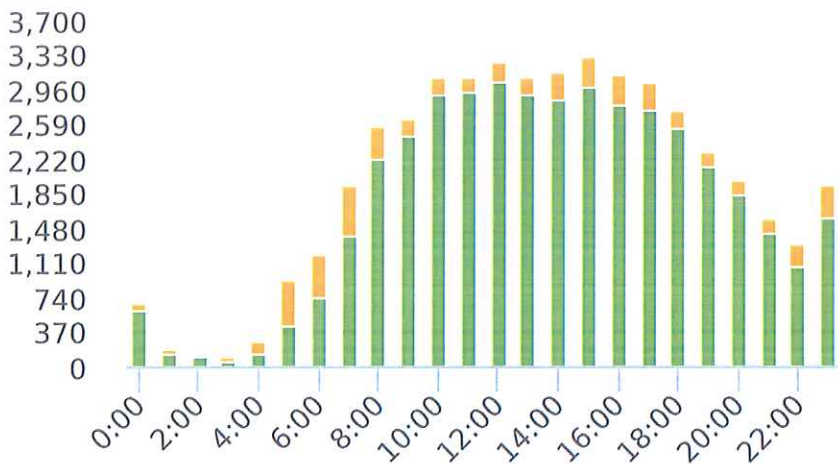

Start: 2023-07-11  
 End: 2023-08-03  
 Times: 0:00:00-23:59:59

Violation Threshold: Speed Limit + 10  
 Speed Range: 1 to 150

## Overall Summary

Total Days of Data: 24  
 Speed Limit: 25  
 Average Speed: 20.34  
 50th Percentile Speed: 20.71  
 85th Percentile Speed: 24.28  
 Pace Speed Range: 16-26

Minimum Speed: 5  
 Maximum Speed: 40  
 Display Mode: Dependent Messages  
 Average Volume per Day: 1993.0  
 Total Volume: 47832

● Violators   
 ● Inside Threshold   
 ● Compliant   
 ● Vehicles Slowed   
 ● Other

● Speed Limit   
 ● Average Speed   
 ● 50% Speed   
 ● 85% Speed

Start: 2023-07-11

End: 2023-08-03

Times: 0:00:00-23:59:59