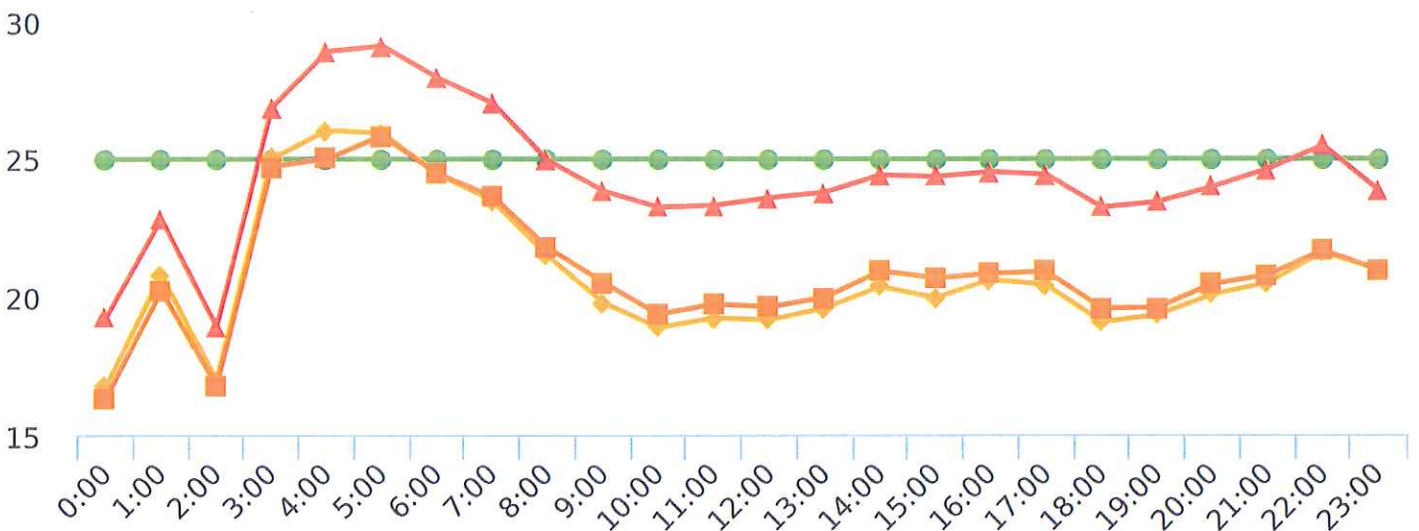

Start: 2023-07-11  
 End: 2023-08-03  
 Times: 0:00:00-23:59:59

Violation Threshold: Speed Limit + 10  
 Speed Range: 1 to 150

## Overall Summary

Total Days of Data: 24  
 Speed Limit: 25  
 Average Speed: 20.34  
 50th Percentile Speed: 20.71  
 85th Percentile Speed: 24.28  
 Pace Speed Range: 16-26

Minimum Speed: 5  
 Maximum Speed: 40  
 Display Mode: Dependent Messages  
 Average Volume per Day: 1993.0  
 Total Volume: 47832

● Violators   
 ● Inside Threshold   
 ● Compliant   
 ● Vehicles Slowed   
 ● Other

● Speed Limit   
 ● Average Speed   
 ● 50% Speed   
 ● 85% Speed

Start: 2023-07-11

End: 2023-08-03

Times: 0:00:00-23:59:59